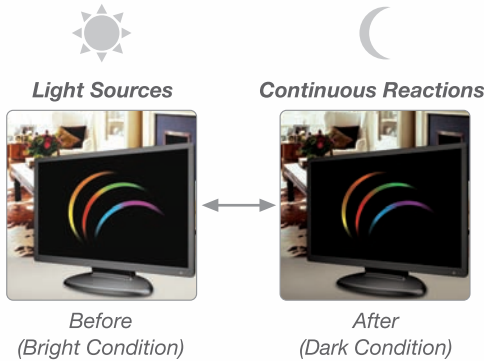

MJ7C & MJ9C

create >> excite >> inspire

The Spectrum of Revolution

Lifestyle | Fusion Technology | Comfort

LCD Monitor

Model: MJ7C & MJ9C

Ambient Light Adaptation (Optional): Brightness level adjust automatically and continuously base on various different light conditions.

Product Life Extension: Optimize and extend product life cycle by enhancing efficiency.
Visual Ergonomic: IBT Technology provides comfort and tranquil visual sensation for your eyes.

| Model | | MJ7C | MJ9C |
|------------------|-----------------|---|-------------------------------------|
| LCD Panel | Type | 17.0" TFT Active Matrix LCD Display | 19.0" TFT Active Matrix LCD Display |
| | Viewing Angle* | H : 170° , V : 170° * | |
| | Contrast Ratio* | 700 : 1* | |
| | Brightness* | 400 cd/m ² * | |
| | Response Time* | 8 ms * | |
| | Display Colors | 16.2M colors * | 16.7M colors * |
| | Max Resolution | 1280 x 1024 (SXGA) | |
| | Pixel Pitch | 0.264mm (H) x 0.264mm (V) | 0.294mm (H) x 0.294mm (V) |
| Compatibility | PC | Up to 1280 x 1024 @75Hz (Non-interlaced) | |
| Connector | RGB Analog | D-sub 15-pins | |
| | DVI* | DVI-D * | |
| | Audio | Stereo Phone Jack * | |
| | Power | A/C Socket | |
| Power | Voltage | 100-240V, 50/60Hz (Universal) via internal power supply | |
| | Consumption | Active < 30Watt Max | Active < 30Watt Max |
| Internal Speaker | | Speaker x 2 (Stereo) * | |
| Dimensions | Physical | 386.9mm (W) x 377.8mm (H) | 463mm (W) x 436mm (H) |
| | | x 53.5mm (D) | x 64mm (D) |
| Net Weight | | 3.5Kg ±1 | 4.0Kg ±1 |
| DDC | | DDC2B Compliant | |
| Power Management | | VESA DPMS | |
| Regulation | | CD, FCC, UL | |